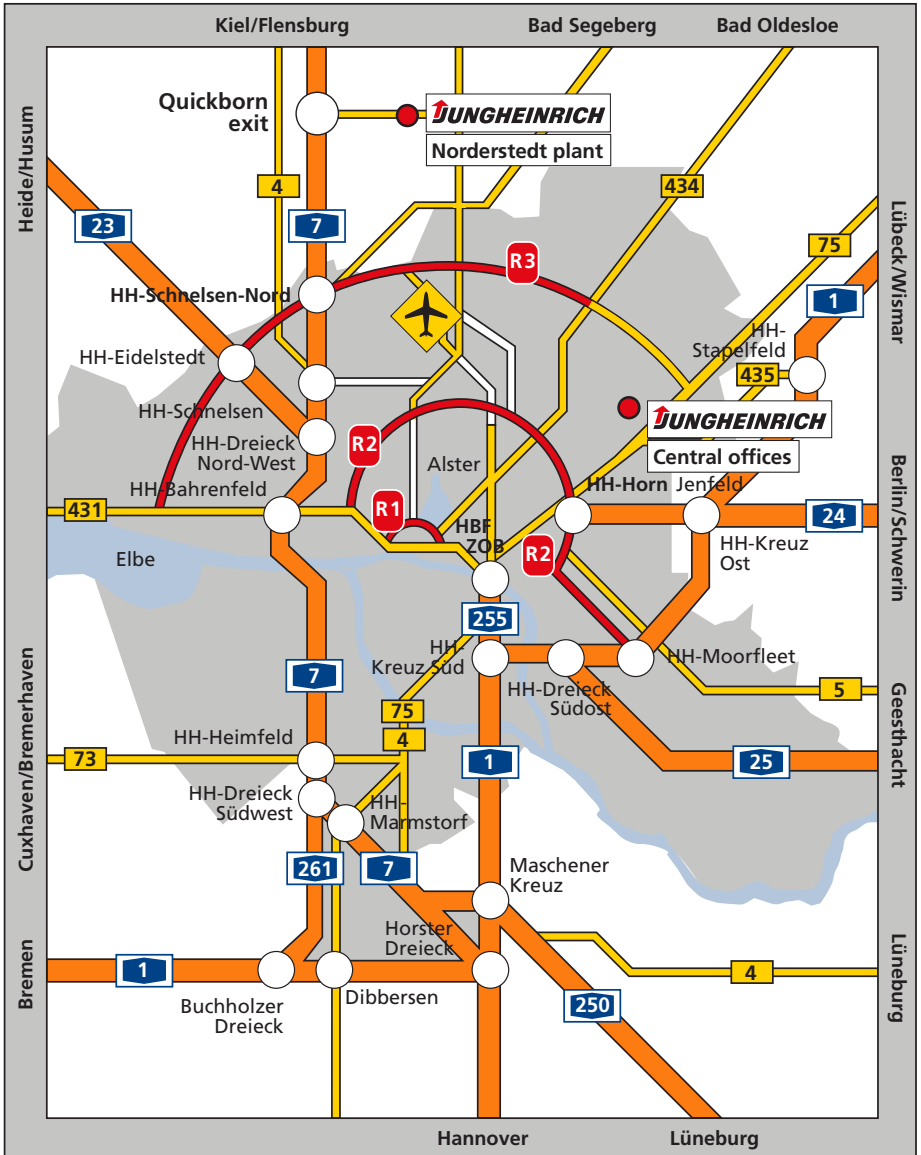

Leave the "A7" at the "Quickborn" exit.

After the exit, turn right into the "Friedrichsgaber Straße" and follow the signs "Norderstedt" along the "Kohtla-Järve-Straße".

At the junction with the "Ulzburger Straße", turn right in the direction of Norderstedt.

Turn left into the "Lawaetzstraße".

After approx. 250 m you will see the entrance to the Norderstedt plant on the left.

Please report to the gatekeeper.

Overview of greater Hamburg

Detailed view of Norderstedt

Detailed view of Norderstedt

Approaching from the north by the railway line "A2" (Ulzburg-Süd)

Travel as far as the "Friedrichsgabe" stop. The stop is located directly next to the Norderstedt plant.

Leave the platform in the opposite direction to the direction of travel.