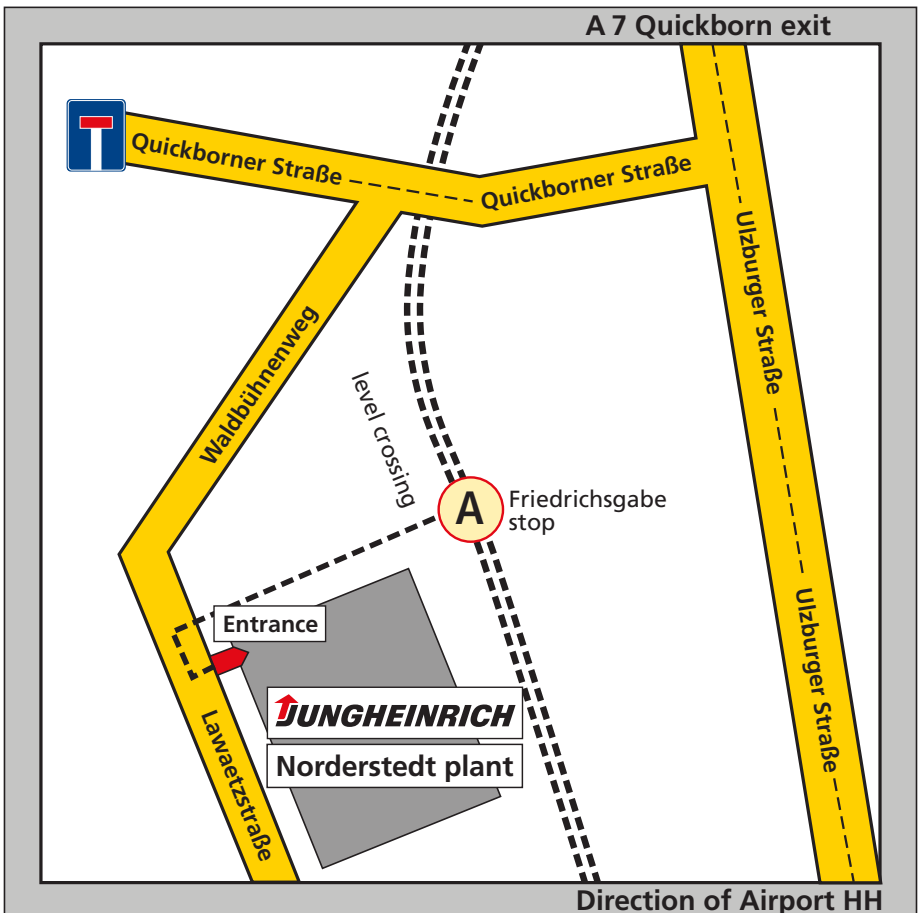

Leave the "A7" at the "Quickborn" exit.

After the exit, turn right into the "Friedrichsgaber Straße" and follow the signs "Norderstedt" along the "Kohtla-Järve-Straße".

At the junction with the "Ulzburger Straße", turn right in the direction of Norderstedt.

Turn left into the "Lawaetzstraße".

After approx. 250 m you will see the entrance to the Norderstedt plant on the left.

Please report to the gatekeeper.

Overview of greater Hamburg

Detailed view of Norderstedt

Detailed view of Norderstedt

Approaching from the north by the railway line "A2" (Ulzburg-Süd)

Travel as far as the "Friedrichsgabe" stop. The stop is located directly next to the Norderstedt plant.

Leave the platform in the opposite direction to the direction of travel.