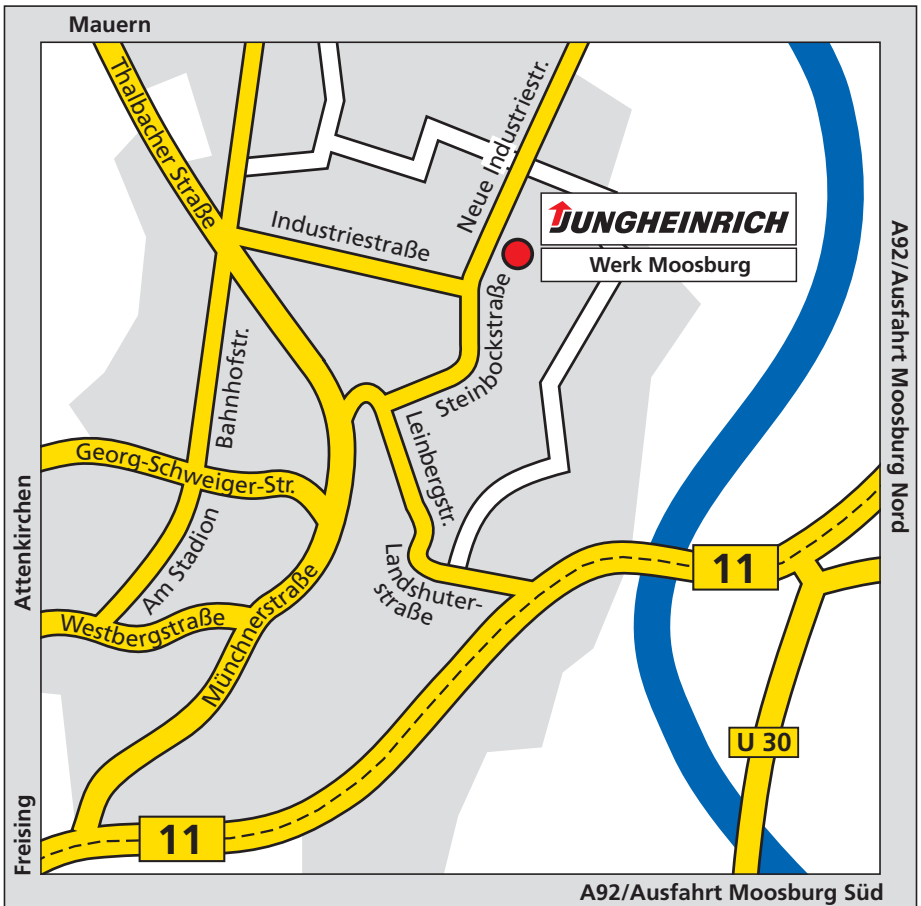

Moosburg, detail